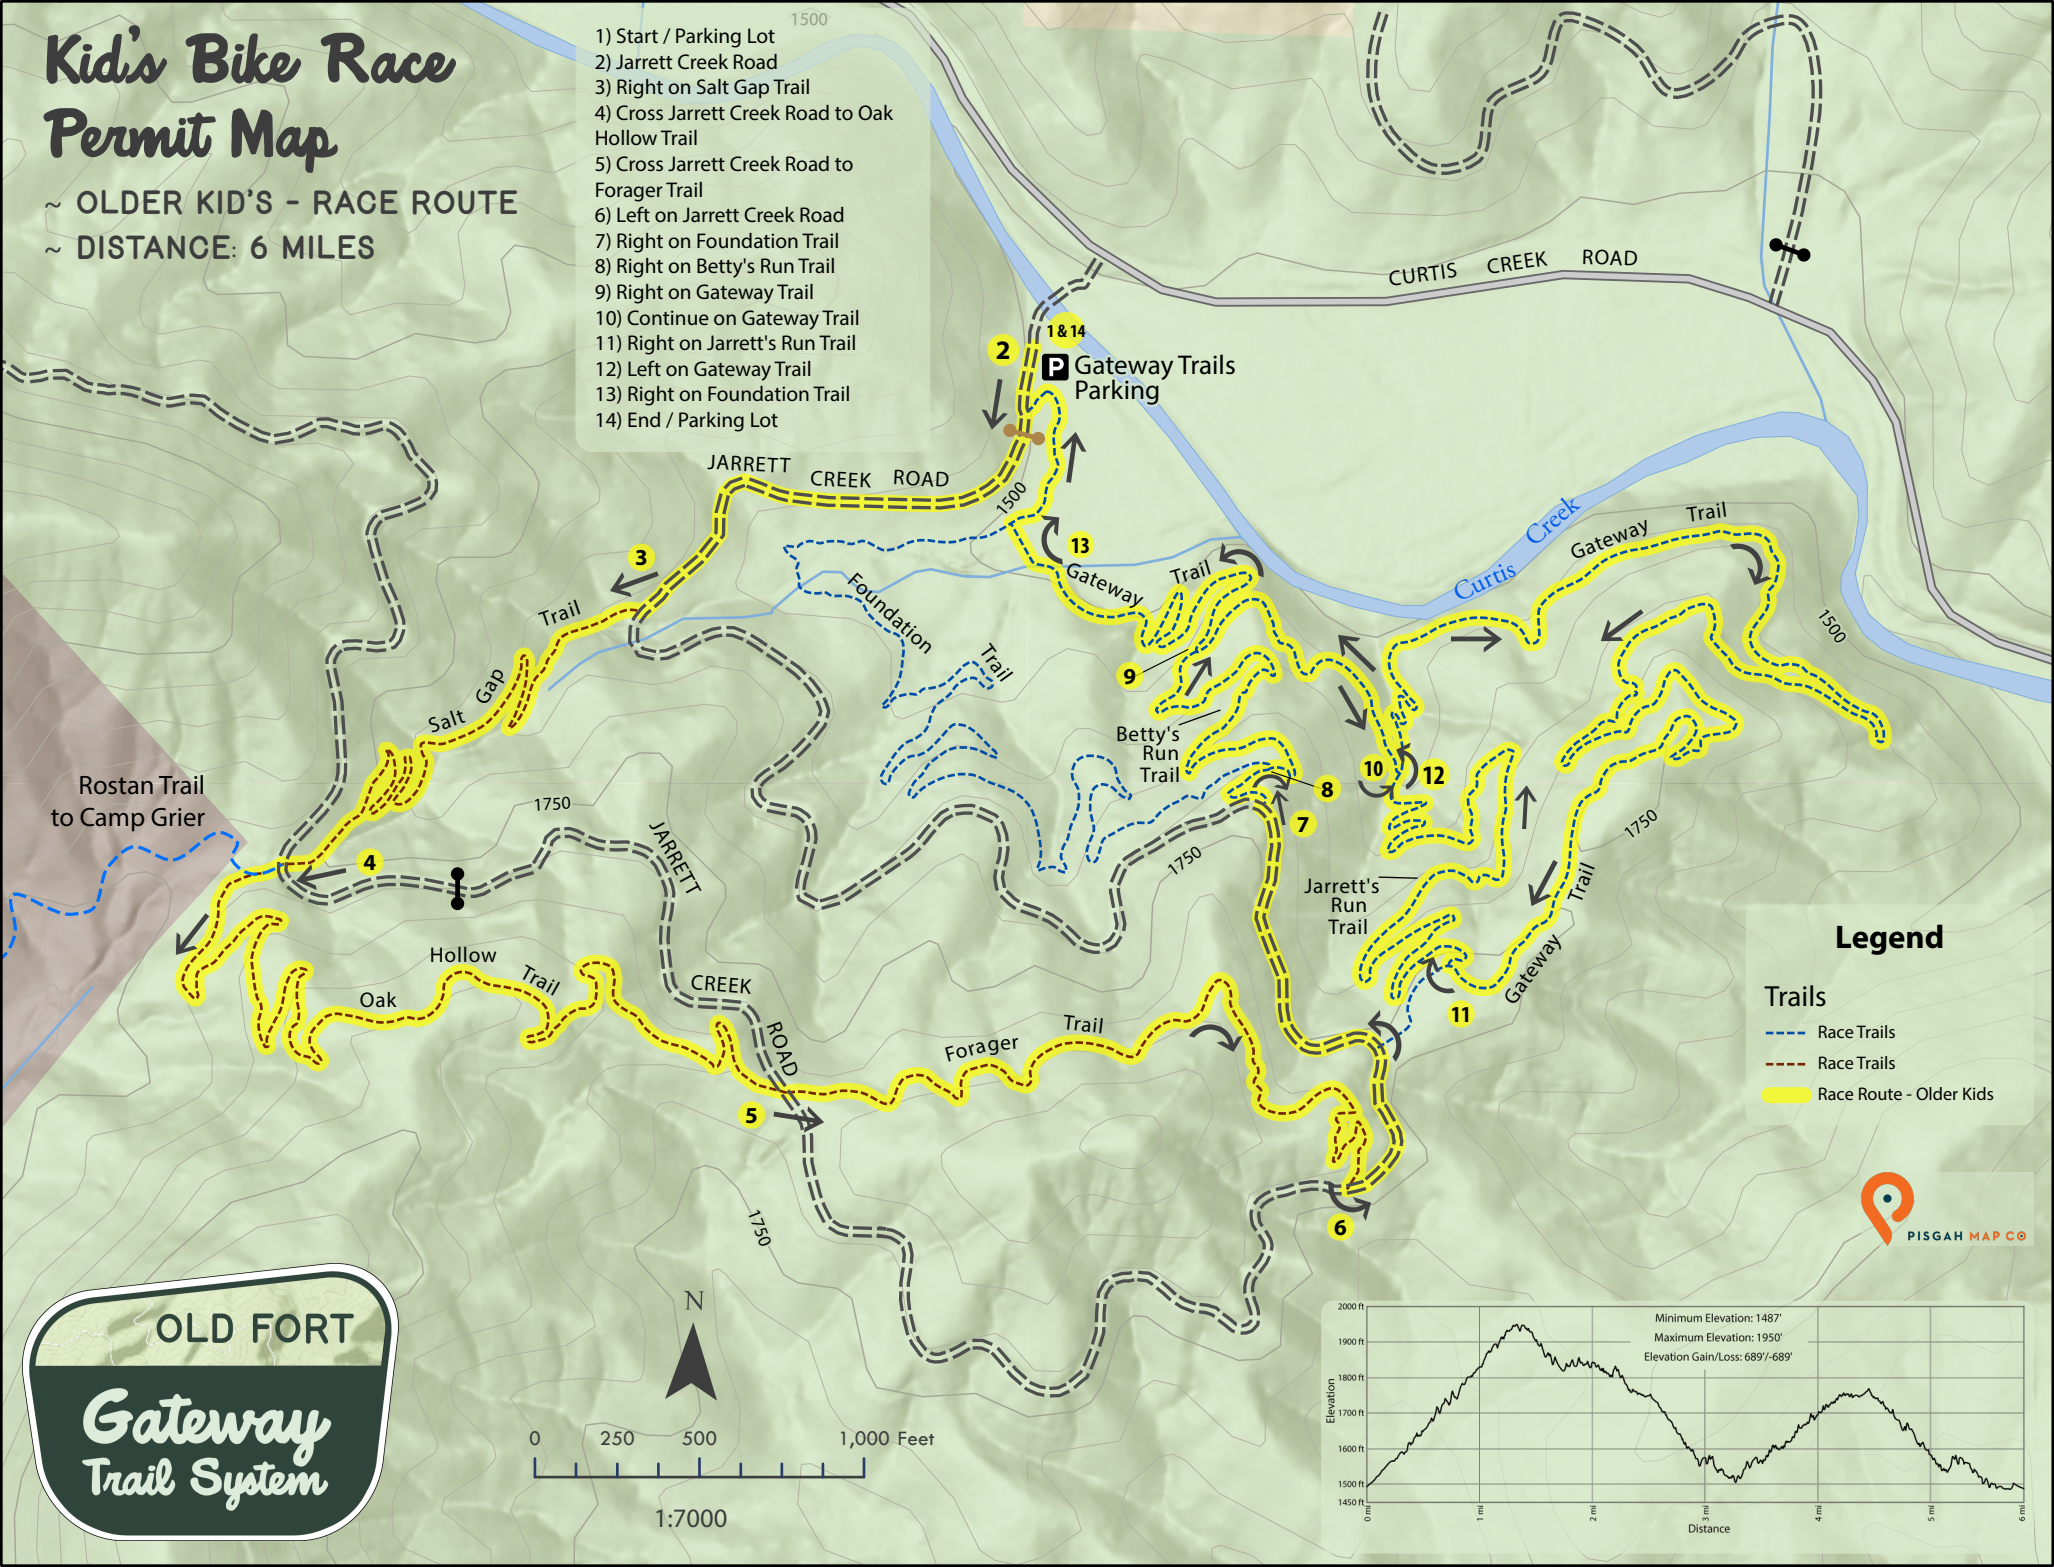

# Kid's Bike Race Permit Map

~ OLDER KID'S - RACE ROUTE

~ DISTANCE: 6 MILES

- 1) Start / Parking Lot
- 2) Jarrett Creek Road
- 3) Right on Salt Gap Trail
- 4) Cross Jarrett Creek Road to Oak Hollow Trail
- 5) Cross Jarrett Creek Road to Forager Trail
- 6) Left on Jarrett Creek Road
- 7) Right on Foundation Trail
- 8) Right on Betty's Run Trail
- 9) Right on Gateway Trail
- 10) Continue on Gateway Trail
- 11) Right on Jarrett's Run Trail
- 12) Left on Gateway Trail
- 13) Right on Foundation Trail
- 14) End / Parking Lot

## Legend

- Trails**
- Race Trails
  - Race Trails
  - Race Route - Older Kids