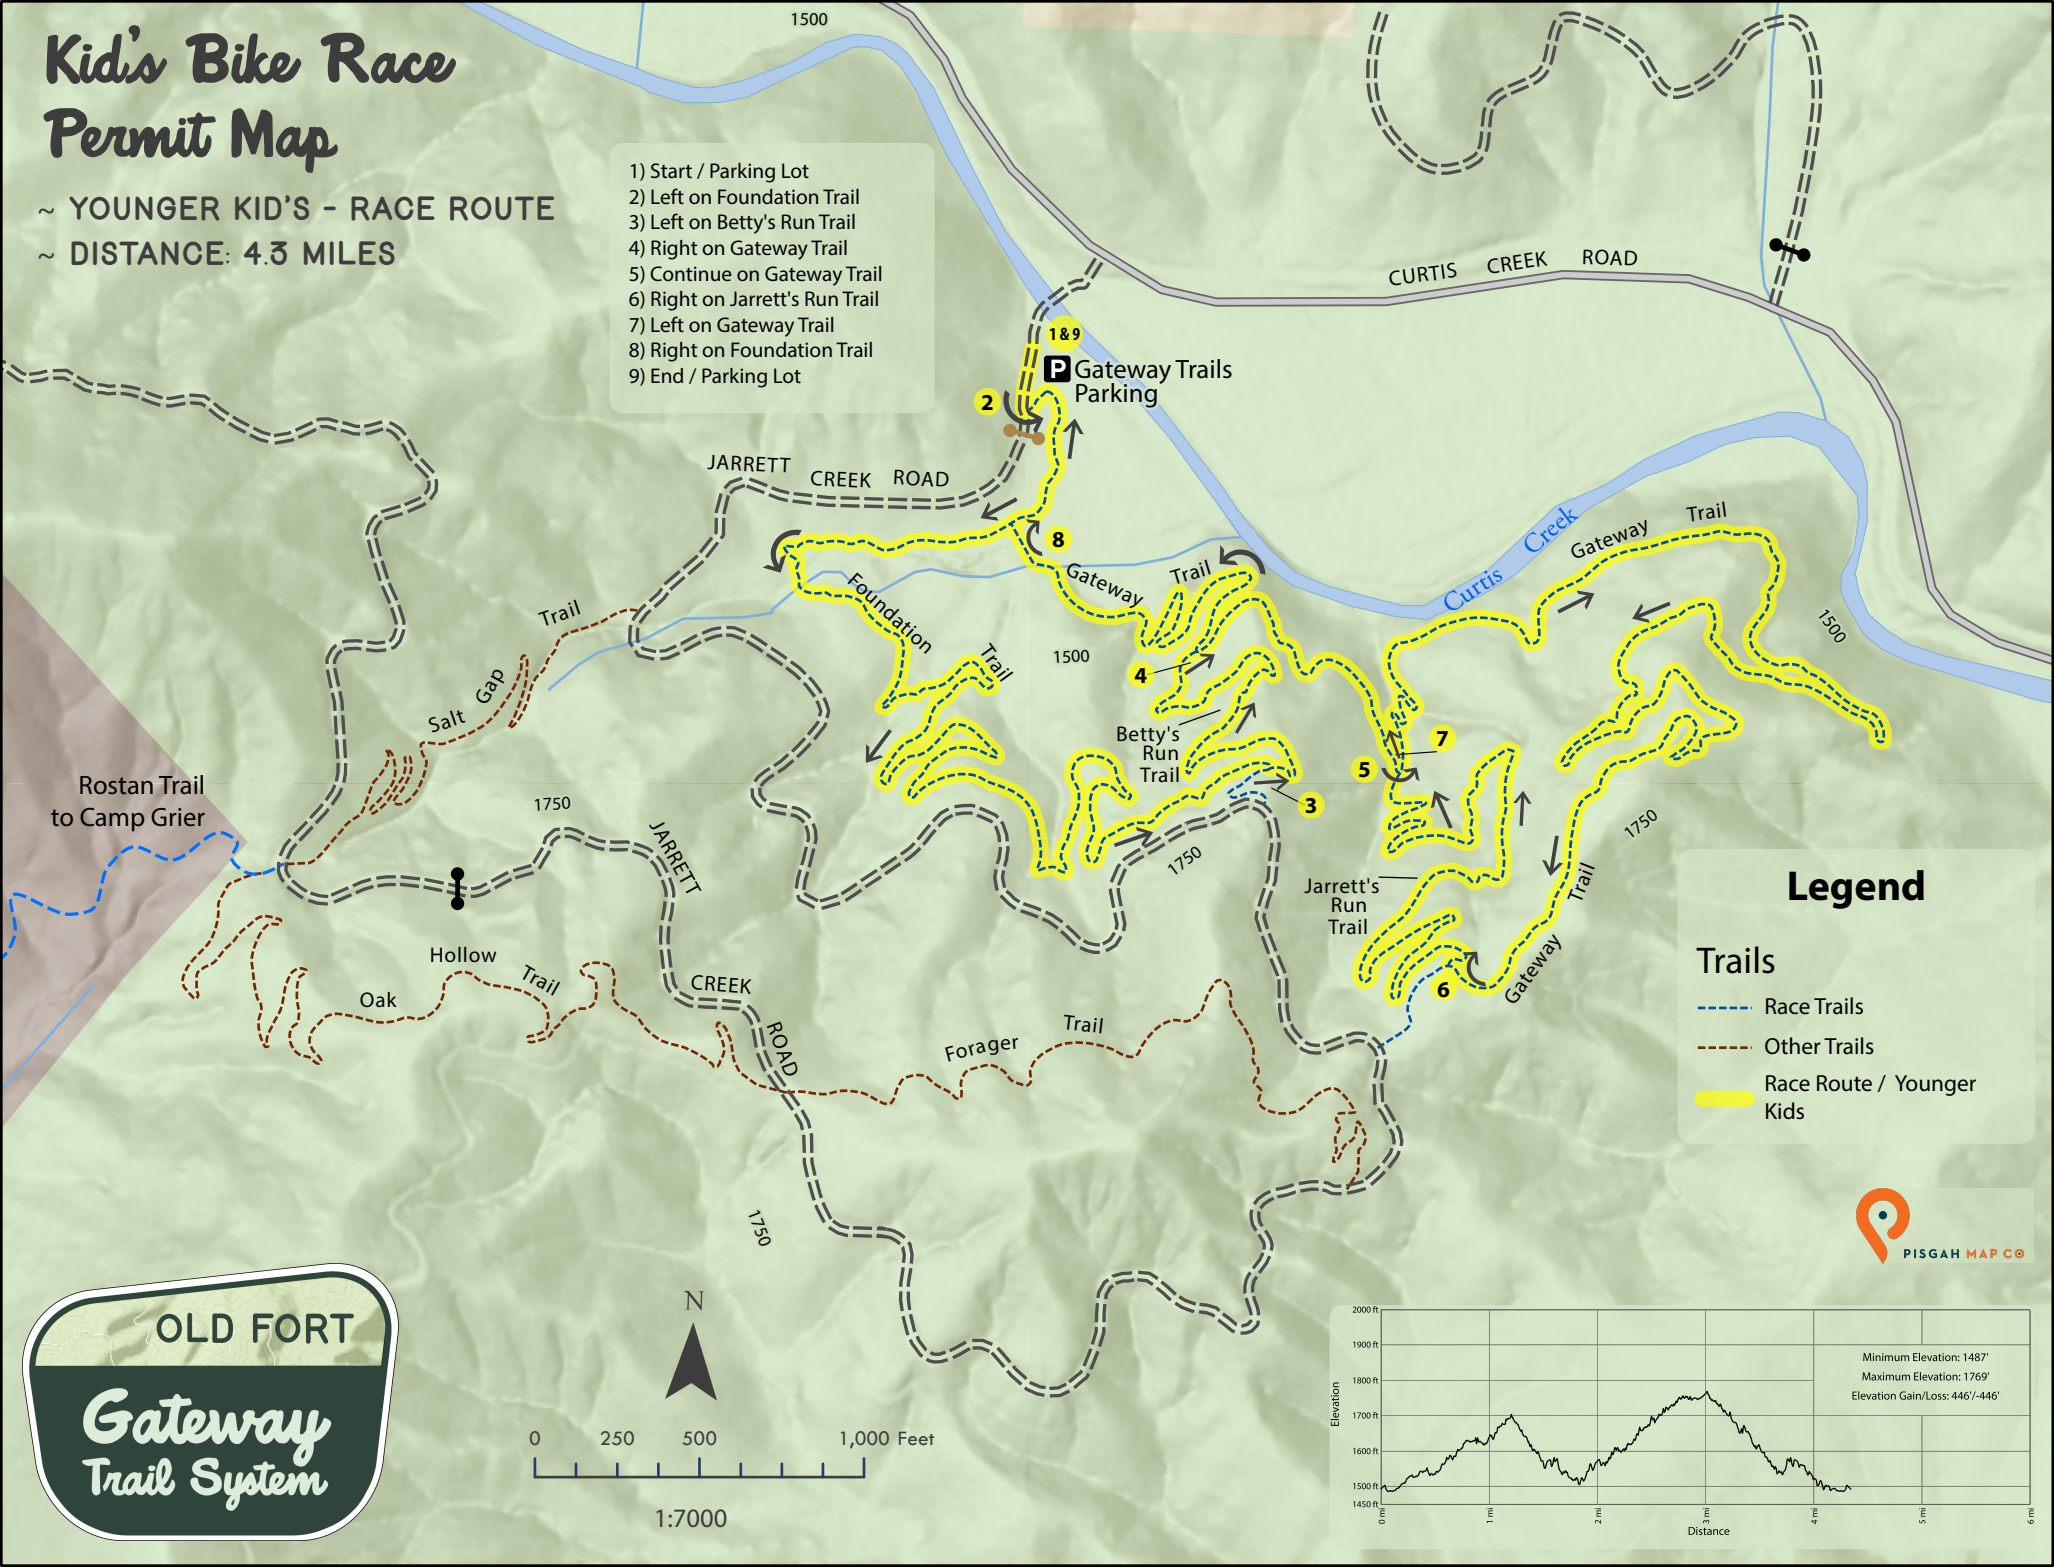

Kid's Bike Race Permit Map

~ YOUNGER KID'S - RACE ROUTE

~ DISTANCE: 4.3 MILES

- 1) Start / Parking Lot
- 2) Left on Foundation Trail
- 3) Left on Betty's Run Trail
- 4) Right on Gateway Trail
- 5) Continue on Gateway Trail
- 6) Right on Jarrett's Run Trail
- 7) Left on Gateway Trail
- 8) Right on Foundation Trail
- 9) End / Parking Lot

Legend

Trails

- Race Trails
- Other Trails
- Race Route / Younger Kids